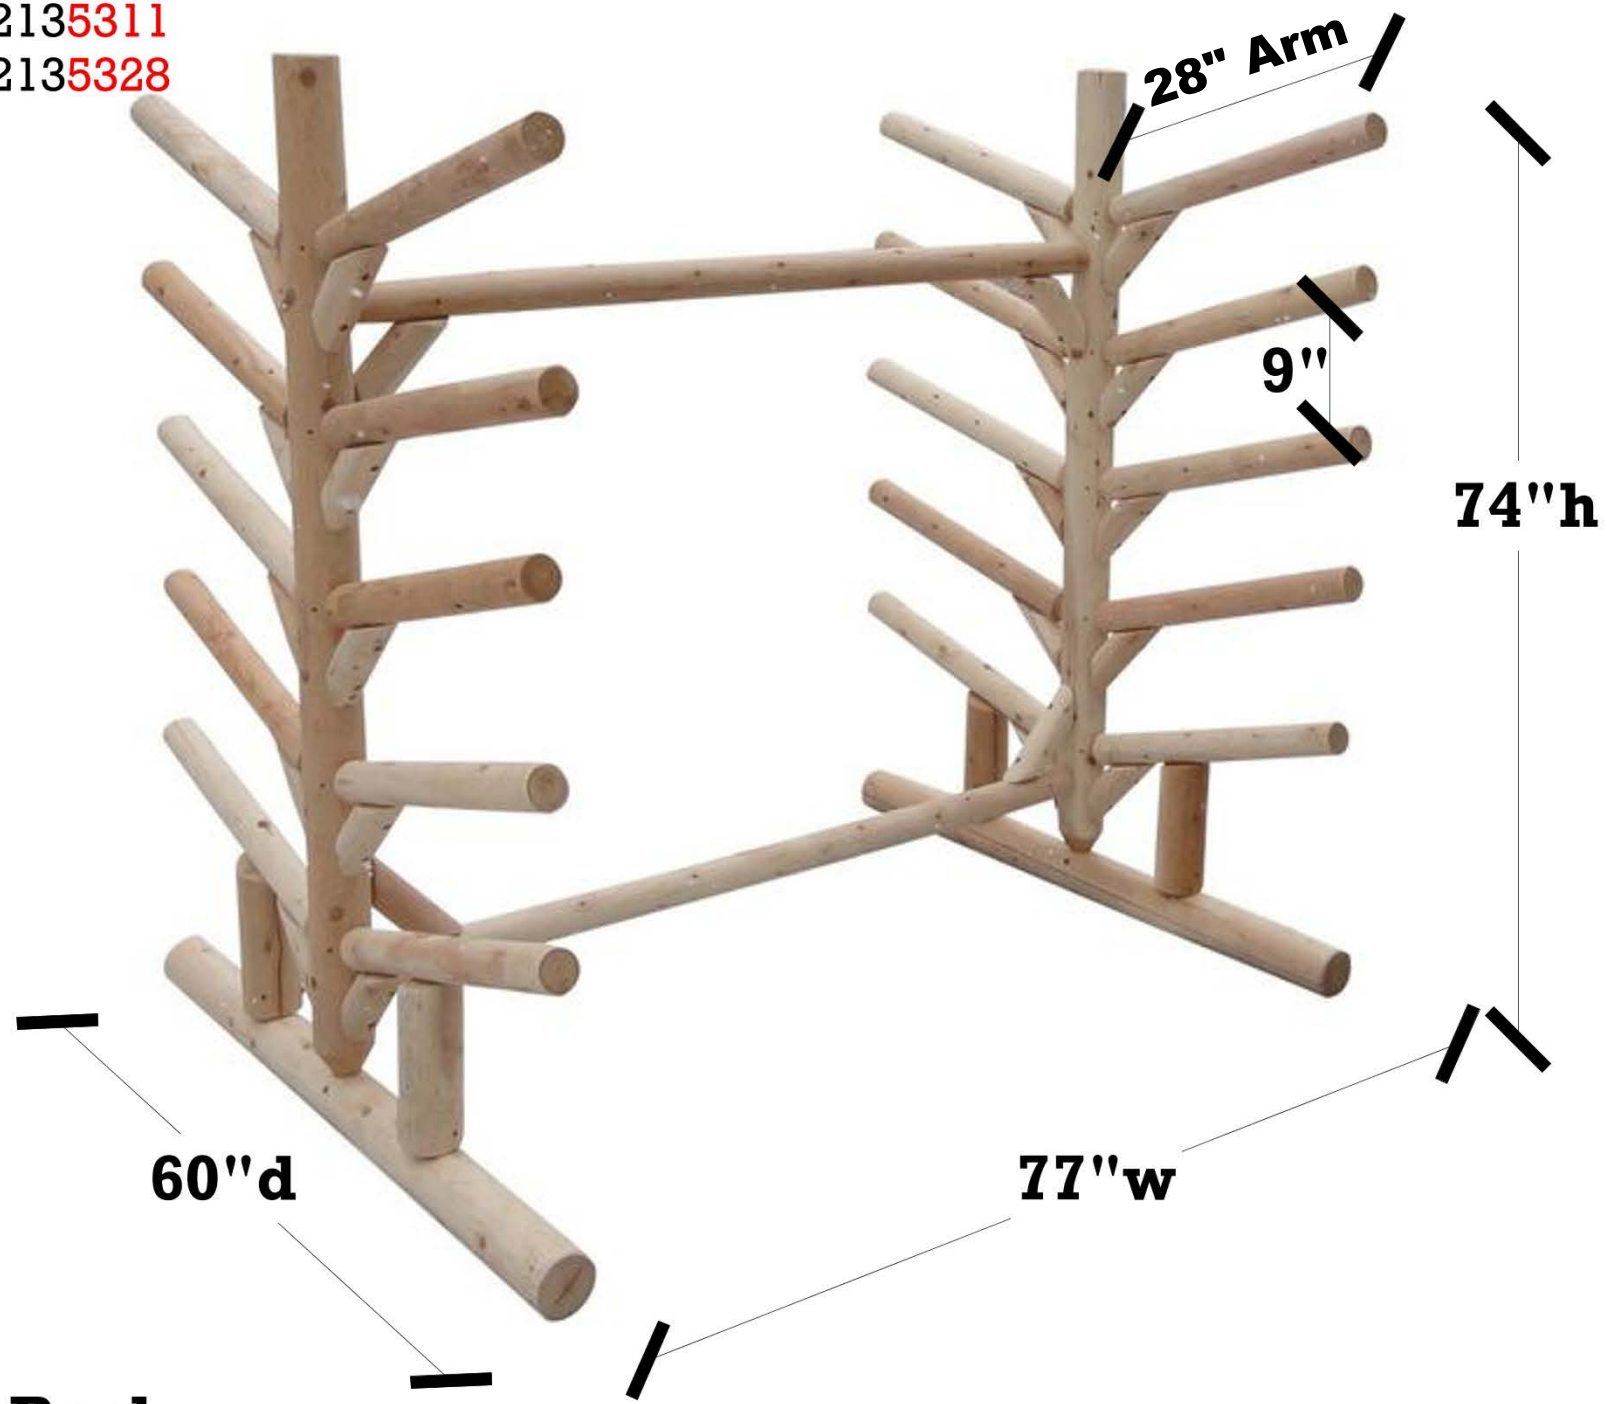

Unfinished: 638632135304
Natural: 638632135311
Canyon: 638632135328

DESIGN 31
10-Place SUP Rack